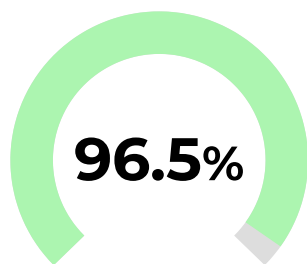

Battery Health Check

Powered by

GENERATIONAL⁺[Verify online](#) Assessment ID
2429E346 Test date: **01/06/2026** [10:34] Tested by: **Drive Green**

Vehicle information

Make	VOLKSWAGEN	Registration	RF72EOG
Model	ID4 LIFE	First registered	30/12/2022
VIN	WVGZZZE2ZPE012493	Mileage	63,553

Battery health

Battery capacity **77.0 kWh | 82.0 kWh**
Capacity when new (usable | nominal).State of health
Percentage of original capacity currently available.Cell voltage difference **10 mV**
Measures how evenly the battery's cells are balanced.