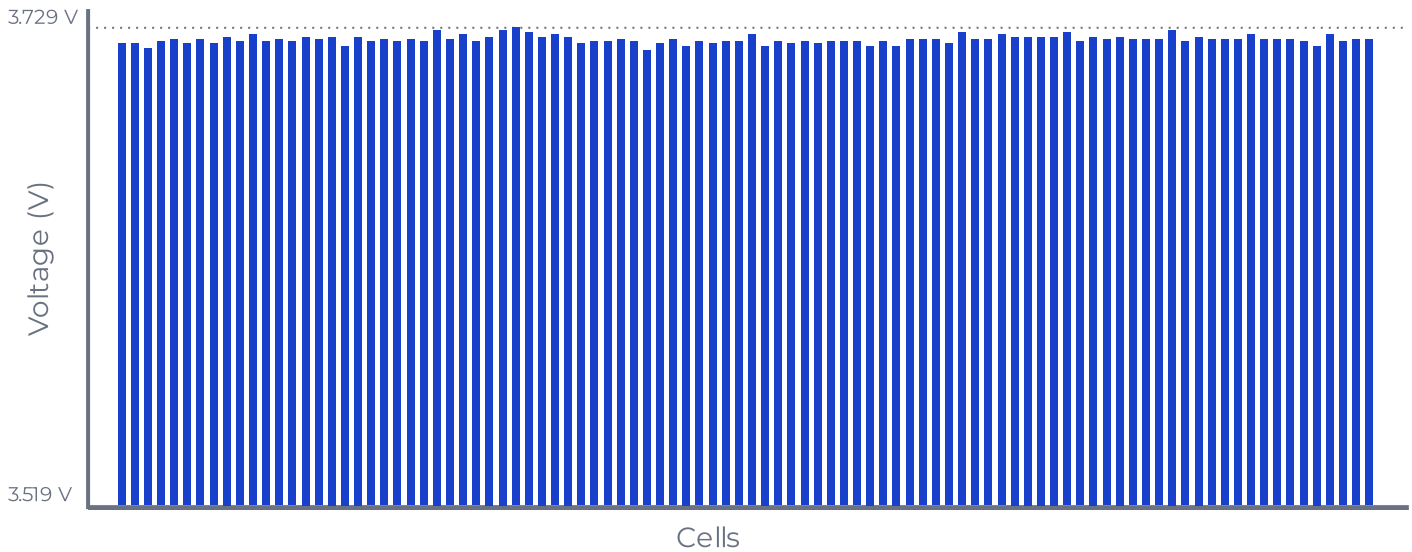

Test date: **01/06/2026** [10:34]

Tested by: **Drive Green**

Cell voltage balance

Voltage difference between cells

Min voltage: **3.719 V**

Max voltage: **3.729 V**