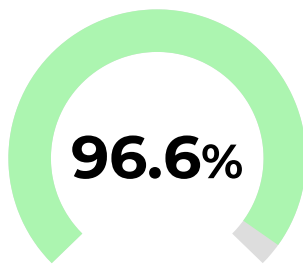

Make	VOLKSWAGEN	Registration	RO23HFV
Model	ID5 STYLE PRO PERFORMANCE	First registered	31/03/2023
VIN	WVGZZZE2ZPP510597	Mileage	48,848

Battery health

Battery capacity **77.0 kWh | 82.4 kWh**
Capacity when new (usable | nominal).

State of health
Percentage of original capacity currently available.

Cell voltage difference **9 mV**
Measures how evenly the battery's cells are balanced.

Real range

This is the estimated real-world driving range this vehicle is expected to achieve under different conditions, based on its battery health. It is calculated using Generational's own model, derived from real-world driving data.