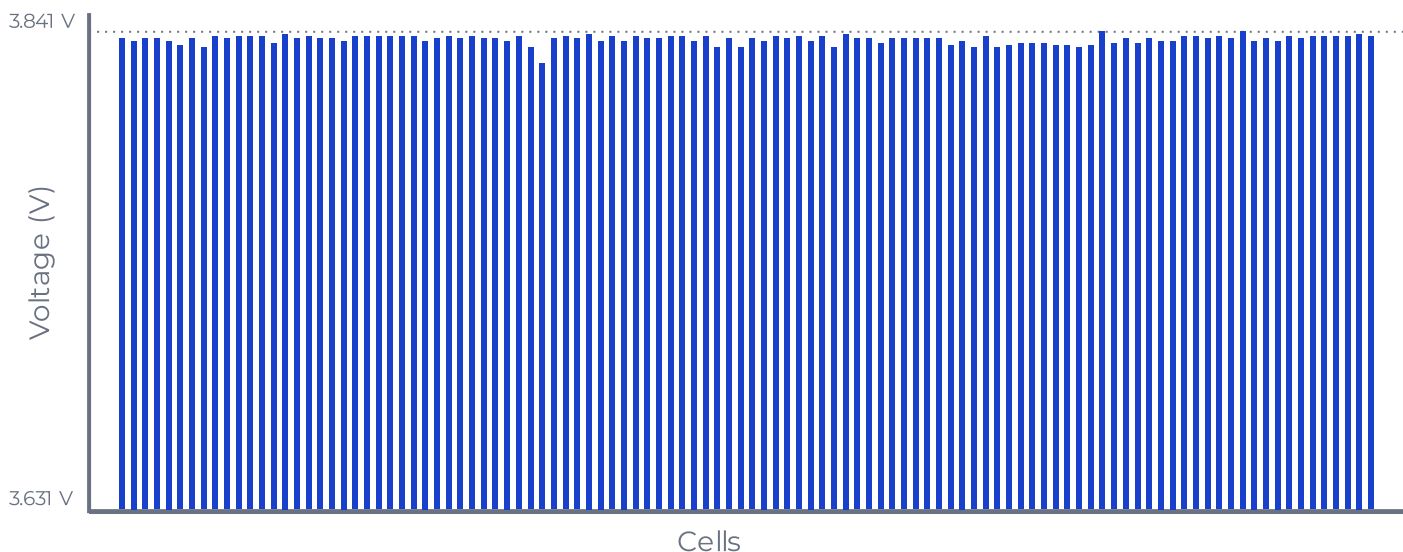

Test date: 15/06/2026 [09:25]

Tested by: Drive Green

Cell voltage balance

Voltage difference between cells

Min voltage: **3.827 V**

Max voltage: **3.841 V**