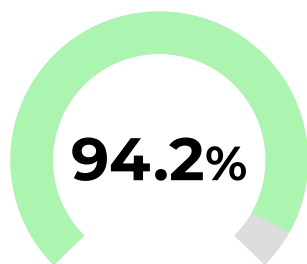

Battery Health Check

[Verify online](#)Assessment ID
5D4E2207Test date: **15/06/2026** [09:25]Tested by: **Drive Green**

Vehicle information

Make	VOLKSWAGEN	Registration	VN72BXR
Model	ID3 LIFE	First registered	21/11/2022
VIN	WVWZZZE1ZNP044136	Mileage	29,524

Battery health

Battery capacity **58.0 kWh | 62.1 kWh**
Capacity when new (usable | nominal).State of health
Percentage of original capacity currently available.Cell voltage difference **14 mV**
Measures how evenly the battery's cells are balanced.