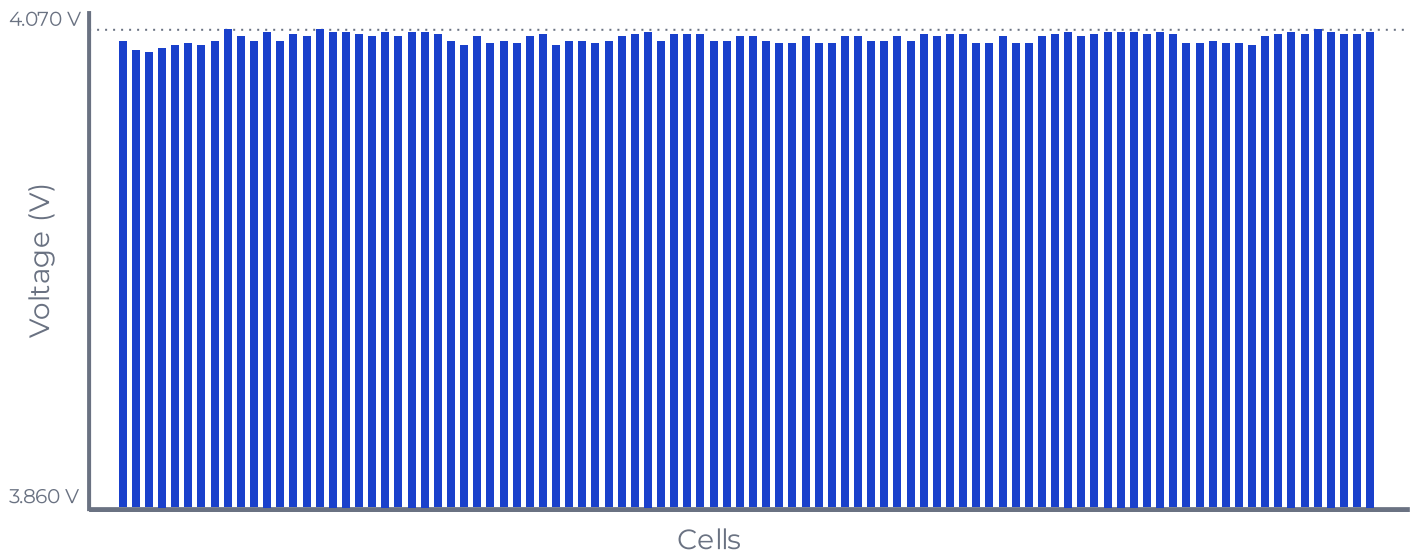

Test date: **28/05/2026** [10:48]

Tested by: **Drive Green**

Cell voltage balance

Voltage difference between cells

Min voltage: **4.060 V**

Max voltage: **4.070 V**