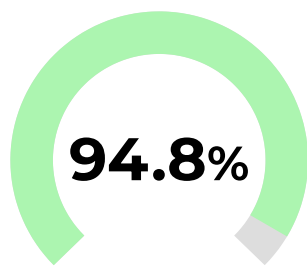

Battery health

Battery capacity **52.0 kWh | 55.6 kWh**
Capacity when new (usable | nominal).State of health
Percentage of original capacity currently available.Cell voltage difference **10 mV**
Measures how evenly the battery's cells are balanced.