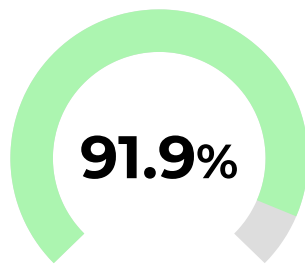

Battery health

Battery capacity **68.3 kWh | 72.6 kWh**
Capacity when new (usable | nominal).State of health
Percentage of original capacity currently available.Module voltage difference **17 mV**
Measures how evenly the battery's modules are balanced.