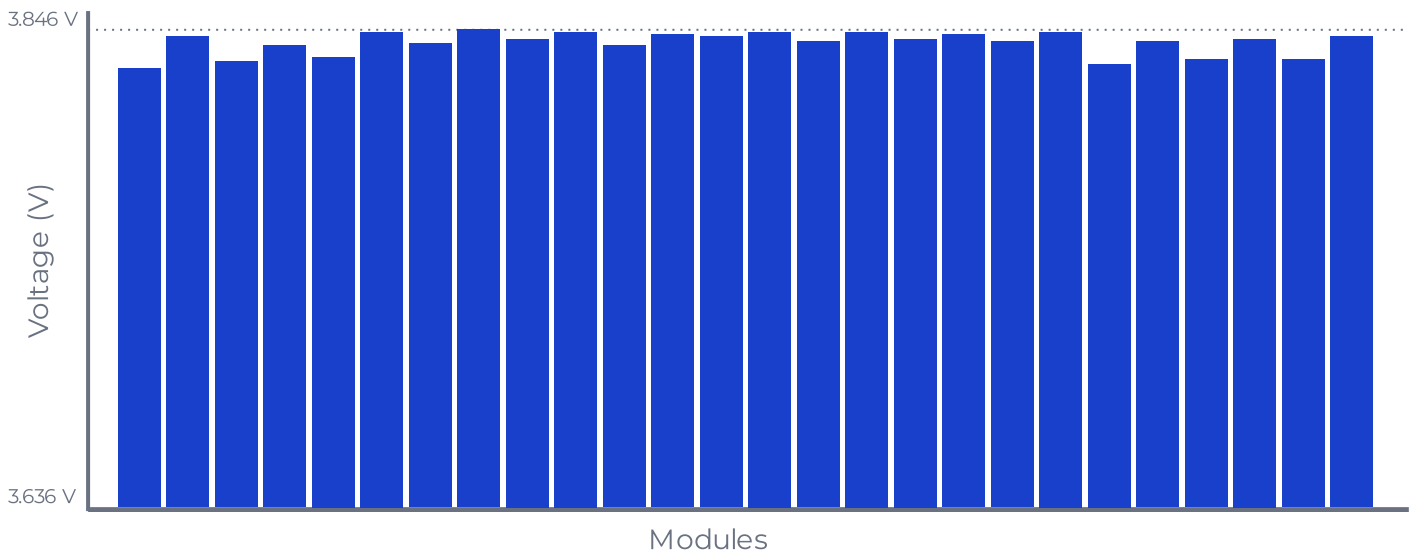

Test date: **03/07/2026** [14:47]

Tested by: **Drive Green**

Module voltage balance

Voltage difference between modules

Min voltage: **3.829 V**

Max voltage: **3.846 V**