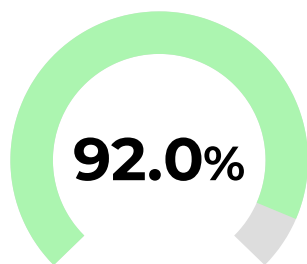

Battery Health Check

Scan to verify

Assessment ID
7B7B5CDE

Powered by

GENERATIONAL⁺ Test date: **01/05/2026** [15:49] Tested by: **Drive Green**

Vehicle information

Make	RENAULT	Registration	WF17GOC
Model	ZOE DYNAMIQUE NAV ZE 40	First registered	30/03/2017
VIN	VFIAGVYF056394356	Mileage	25,210

Battery health

Battery capacity **41.0 kWh | 43.9 kWh**
Capacity when new (usable | nominal).State of health
Percentage of original capacity currently available.

Manufacturer battery warranty

Warranty info is indicative only based on duration, registration date and mileage. Check manufacturer's specific T&Cs to ensure validity.