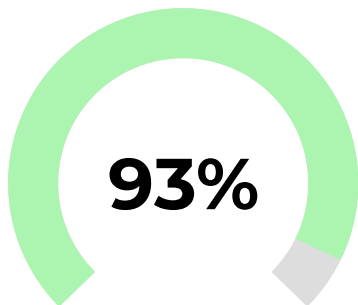

Battery Health Check

Scan to verify

Assessment ID
85896254Test date: **25/02/2026** [10:05]Tested by: **Invicta Ashford**Battery status: **Excellent**

Vehicle information

Make	VOLKSWAGEN	Registration	VN72FVM
Model	ID3 LIFE	First registered	25/11/2022
VIN	WVWZZZE1ZNP043675	Mileage	17,735

Battery health

Battery capacity **58 kWh**

Usable capacity when new.

State of health

The percentage of original capacity currently available.

Manufacturer battery warranty

Warranty info is indicative only based on duration, registration date and mileage. Check manufacturer's specific T&Cs to ensure validity.

Miles	100,000
Duration	8 years
Provider	VOLKSWAGEN
In warranty period	Yes
Remaining duration	4 years, 9 months
Remaining miles	82,265

Real range

This is the estimated real-world driving range this vehicle is expected to achieve under different conditions, based on its battery health. It is calculated using Generational's own model, derived from real-world driving data.