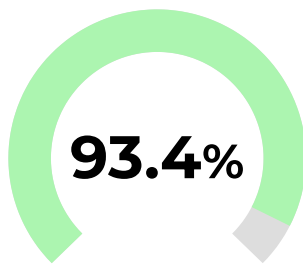

Percentage of original capacity currently available.

Module voltage difference **18 mV**

Measures how evenly the battery's modules are balanced.

Real range

This is the estimated real-world driving range this vehicle is expected to achieve under different conditions, based on its battery health. It is calculated using Generational's own model, derived from real-world driving data.