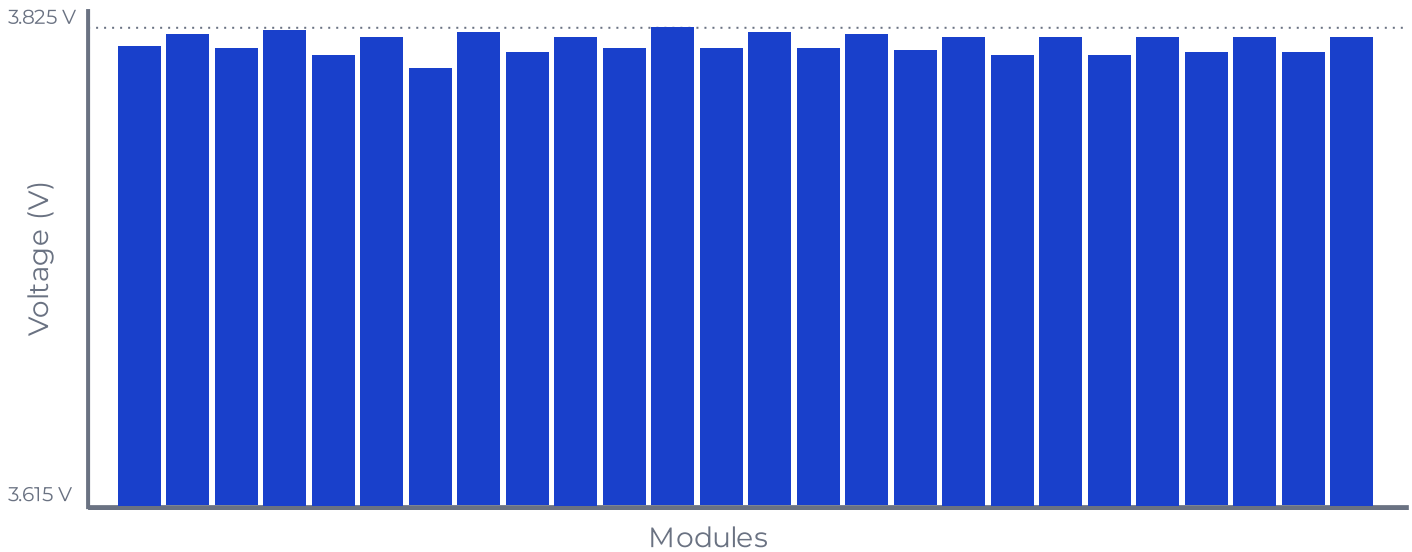

Test date: **12/05/2026** [14:14]

Tested by: **Drive Green**

Module voltage balance

Voltage difference between modules

Min voltage: **3.807 V**

Max voltage: **3.825 V**