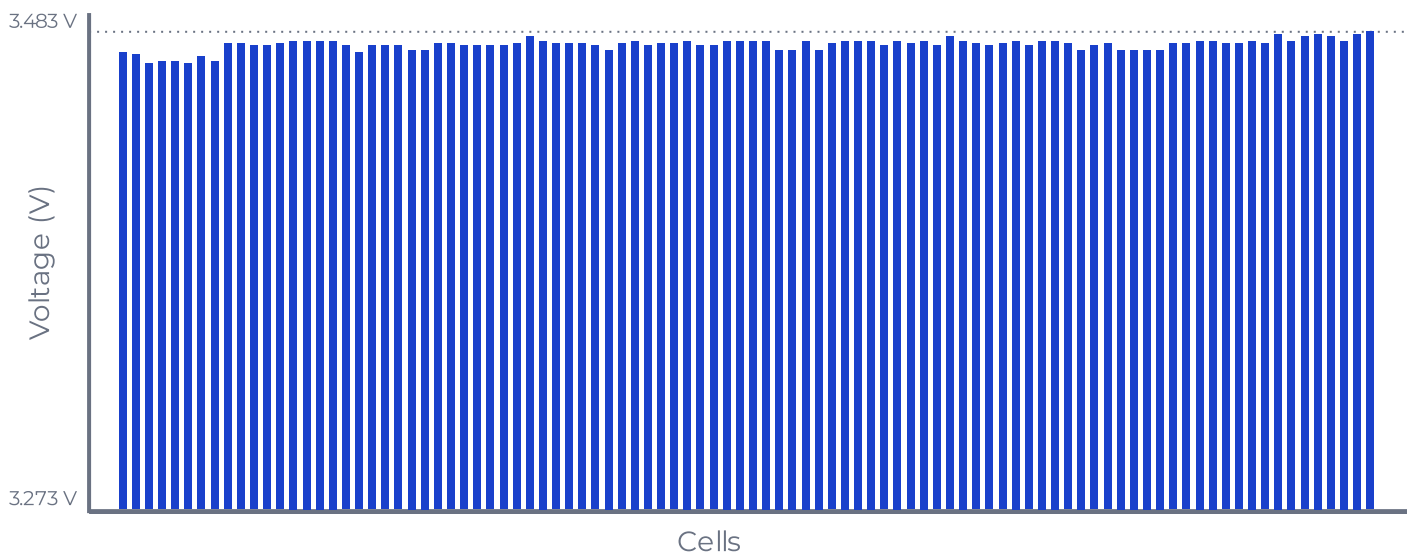

Test date: **09/04/2026** [15:10]

Tested by: **Drive Green**

Cell voltage balance

Voltage difference between cells

Min voltage: 3.469 V

Max voltage: 3.483 V