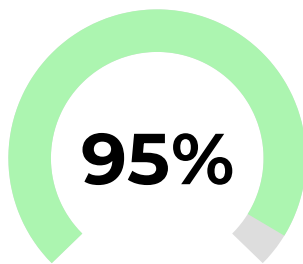

Percentage of original capacity currently available.

Cell voltage difference **14 mV**

Measures how evenly the battery's cells are balanced.

Real range

This is the estimated real-world driving range this vehicle is expected to achieve under different conditions, based on its battery health. It is calculated using Generational's own model, derived from real-world driving data.