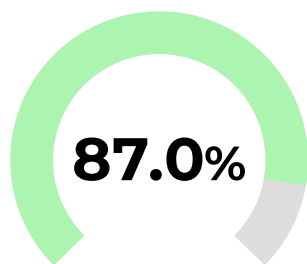

## Battery health

Battery capacity **41.0 kWh | 43.9 kWh**  
Capacity when new (usable | nominal).State of health  
Percentage of original capacity currently available.